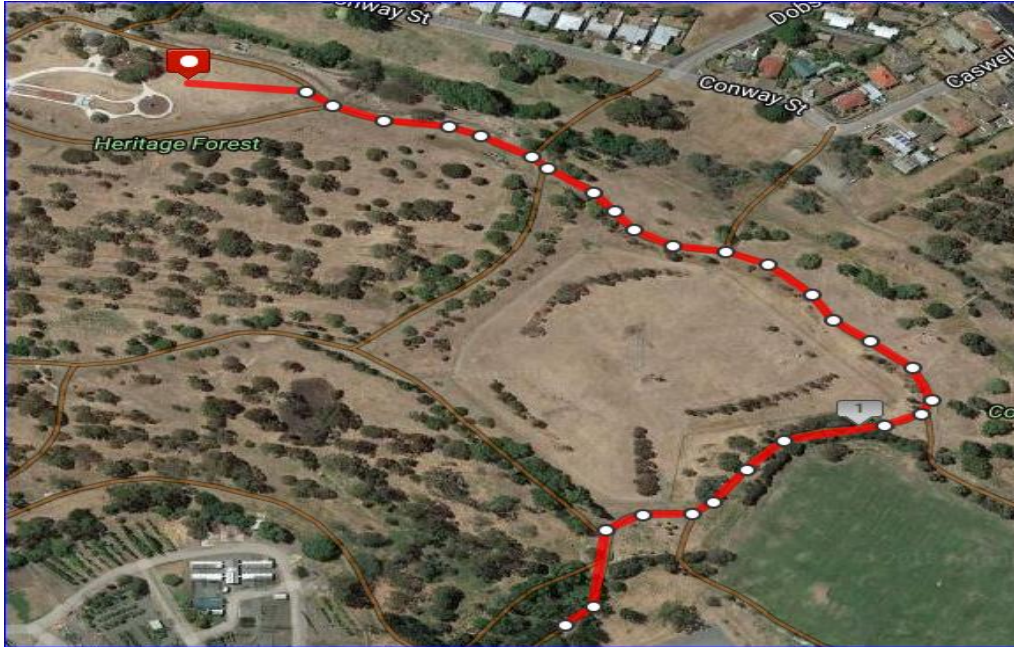

Div. 1 – 5km

**Type of Race:** Handicap for Div 1 – Sealed handicap for Div 2 and 3

**Course Description:** This is an easy flat course following the trails through Heritage Forest.

**How to get there:** Proceed towards Mowbray via Invermay Road. Turn into Mackenzie Street and follow until you get to Conway Street where you turn right. Its approximately two blocks along on your right.

**Event 1.5km:**

This is an out and back course starting near the playground. It follows the trails to a cone and then returns to the start following the same track.

**Event 3km**

Follows the same course as the 1.5 event but further, still following the trails then return along the same course.

### **Event: 5km**

The course starts with a lap of the playground area (following the green arrows), then follow the pink then red arrows (basically you do the outer track twice). This is a fast course, excellent to test your speed.