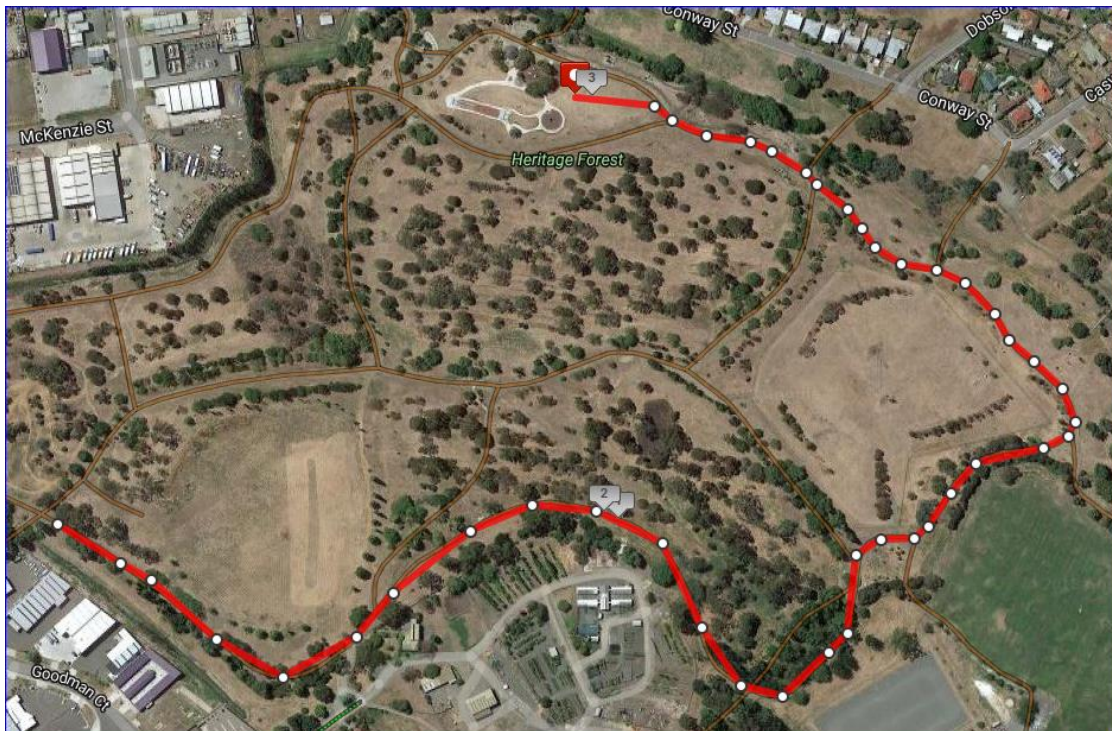

Div. 1 – 5km

**Type of Race:** Handicap for Div 1 – Sealed handicap for Div 2 and 3

**Course Description:** This is an easy flat course following the trails through Heritage Forest.

**How to get there:** Proceed towards Mowbray via Invermay Road. Turn into Mackenzie Street and follow until you get to Conway Street where you turn right. Its approximately two blocks along on your right.

**Event 1.5km:**

This is an out and back course starting near the playground. It follows the trails to a cone and then returns to the start following the same track.

**Event 3km**

Follows the same course as the 1.5 event but further, still following the trails then return along the same course.

### **Event: 5km**

The course starts with a lap of the playground area (following the green arrows), then follow the pink then red arrows (basically you do the outer track twice). This is a fast course, excellent to test your speed.