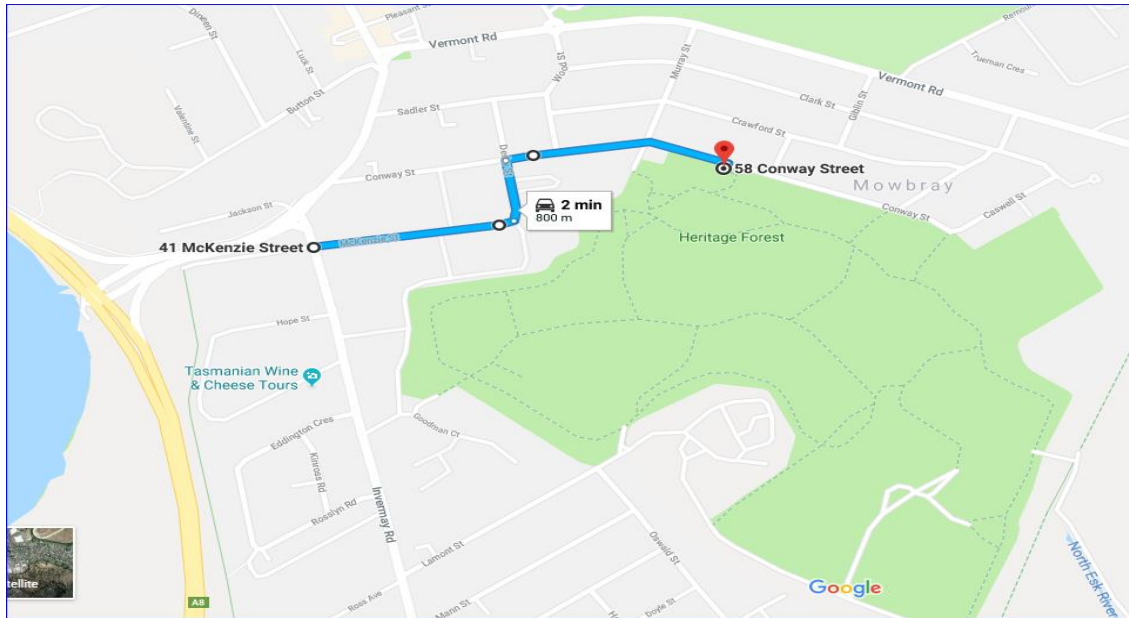

## **Heritage Forest #2**

**Address:** Heritage Forest, Conway Street, Invermay

**Meet:** BBQ Area, Conway Street entrance of Heritage Forest.

**Start:** 1:00pm

Div. 1 – 5km

**Type of Race:** Handicap for Div 1 – Sealed handicap for Div 2 and 3

**Course Description:** This is an easy flat course following the trails through Heritage Forest.

**How to get there:** Proceed towards Mowbray via Invermay Road. Turn into Mackenzie Street and follow until you get to Conway Street where you turn right. Its approximately two blocks along on your right.

### **Event: 5km**

The course starts with a lap of the playground area (following the green arrows), then follow the pink then red arrows (basically you do the outer track twice). This is a fast course, excellent to test your speed.