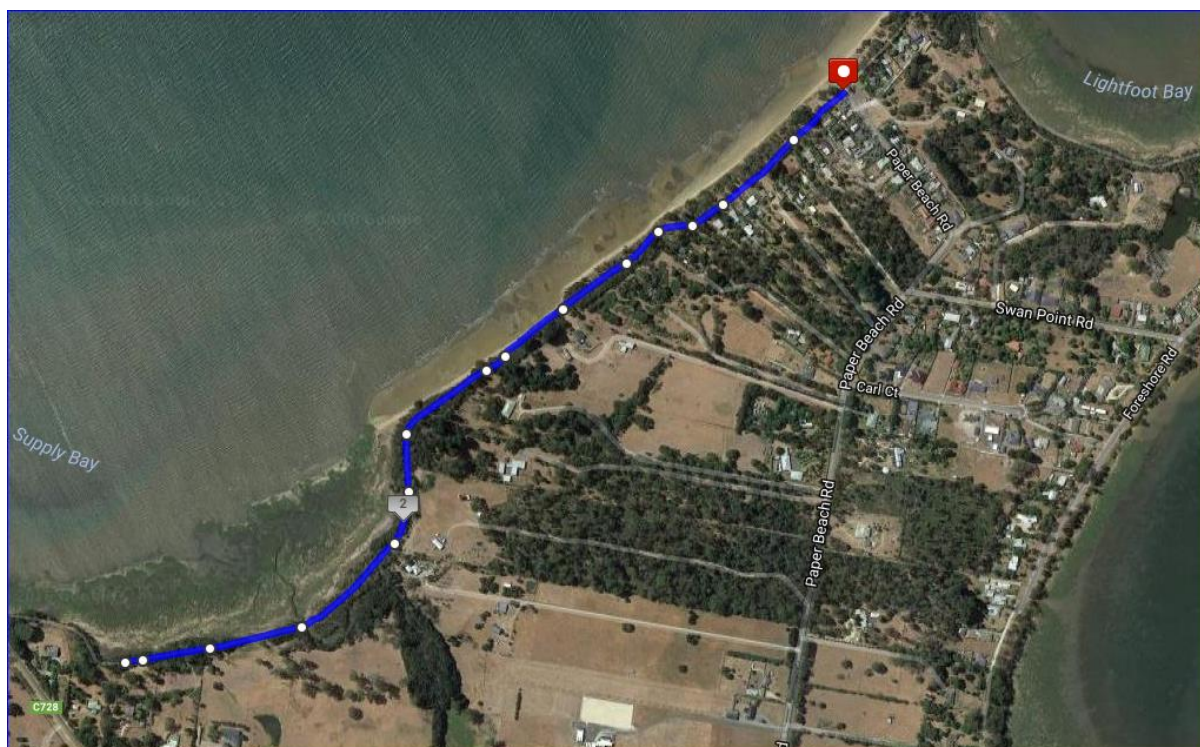

This is a Personal Best Competition Event.

Map to Venue:

Travel the West Tamar Highway, turn off to Gravelly Beach and follow the road, turn right into Paper Beach Road and follow to end.

Event: Division 1 – 8km

Course Description:

Head east and complete same course as div 2 (4km) then continue along the track past the start point around to Little swan point then follow the road to the corner of Swan Point Road and foreshore road and return to start.

Event: Division 2 – 4km

Course Description: Out and Back along Swan Point Track – All seaside trail course.

Event: Division 3 – 2km

Course Description: Out and Back along Swan Point Track – All seaside trail course.