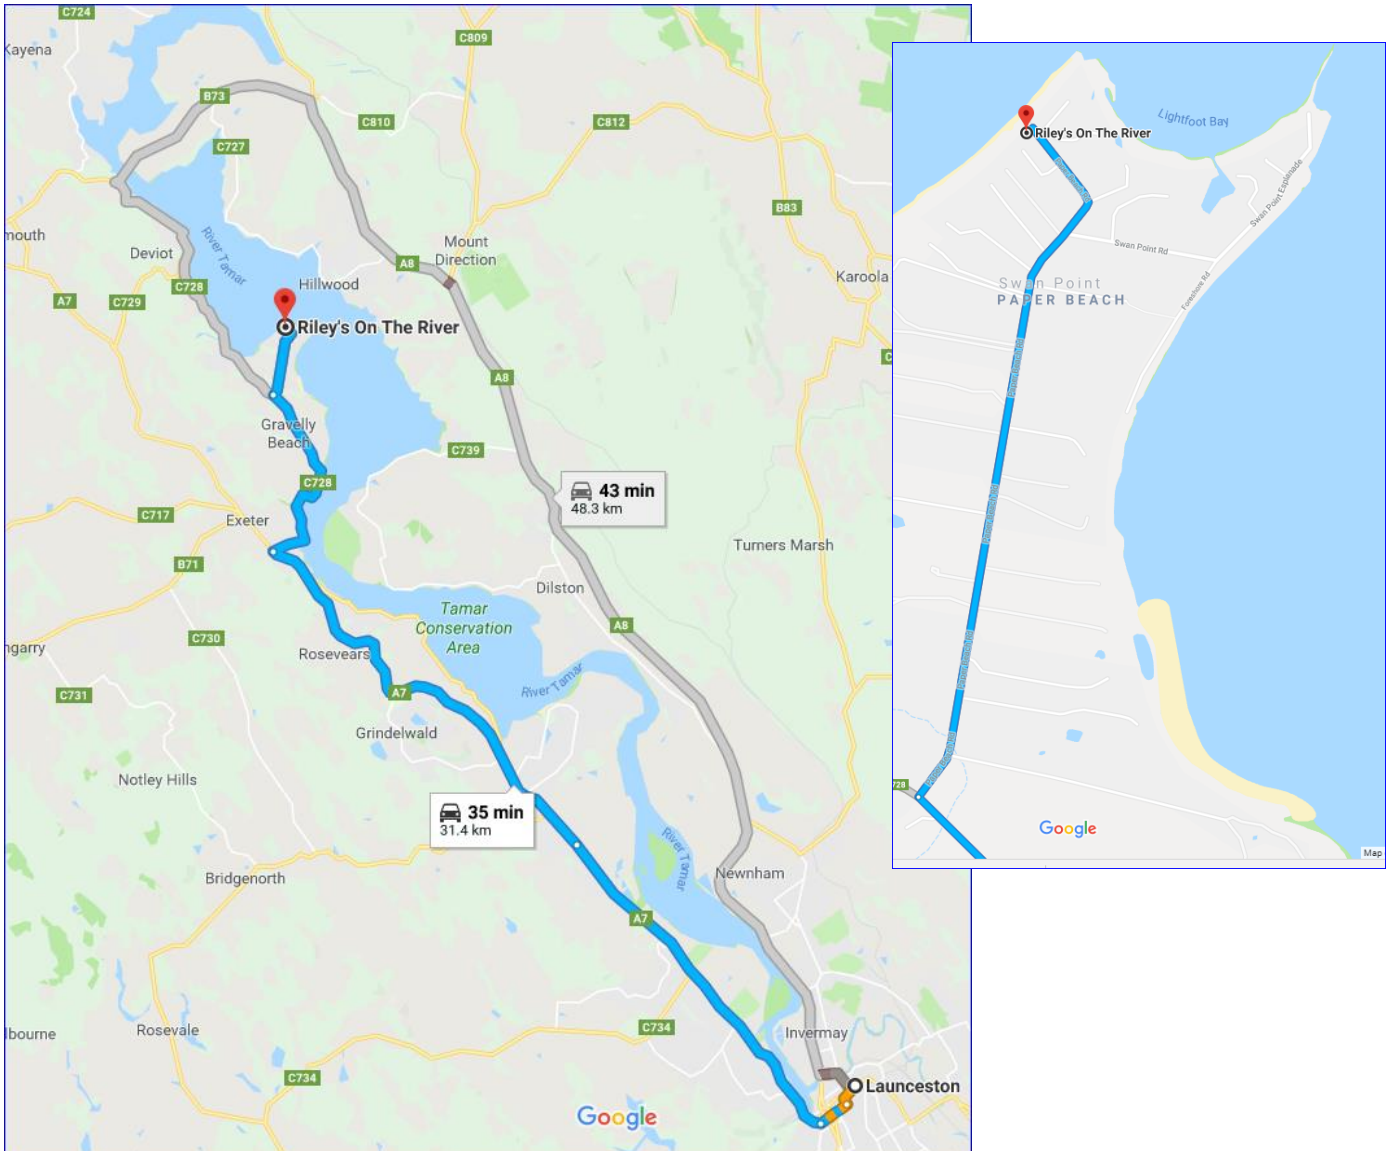

Paper Beach

Address: Paper Beach BBQ area at the end of Paper Beach Road – Allow 40 mins from Launceston

Meet: Near the BBQ/s

Start: 1:00pm

Order of events:

1:00 - Divisions 1

1:00 - Division 3 (as long as there are enough timekeepers)

This is a Personal Best Competition Event.

Map to Venue:

Travel the West Tamar Highway, turn off to Gravelly Beach and follow the road, turn right into Paper Beach Road and follow to end.

Event: Division 1 – 8km

Course Description:

Head east and complete same course as div 2 (4km) then continue along the track past the start point around to Little swan point then follow the road to the corner of Swan Point Road and foreshore road and return to start.

Event: Division 2 – 4km

Course Description: Out and Back along Swan Point Track – All seaside trail course.

Event: Division 3 – 2km

Course Description: Out and Back along Swan Point Track – All seaside trail course.