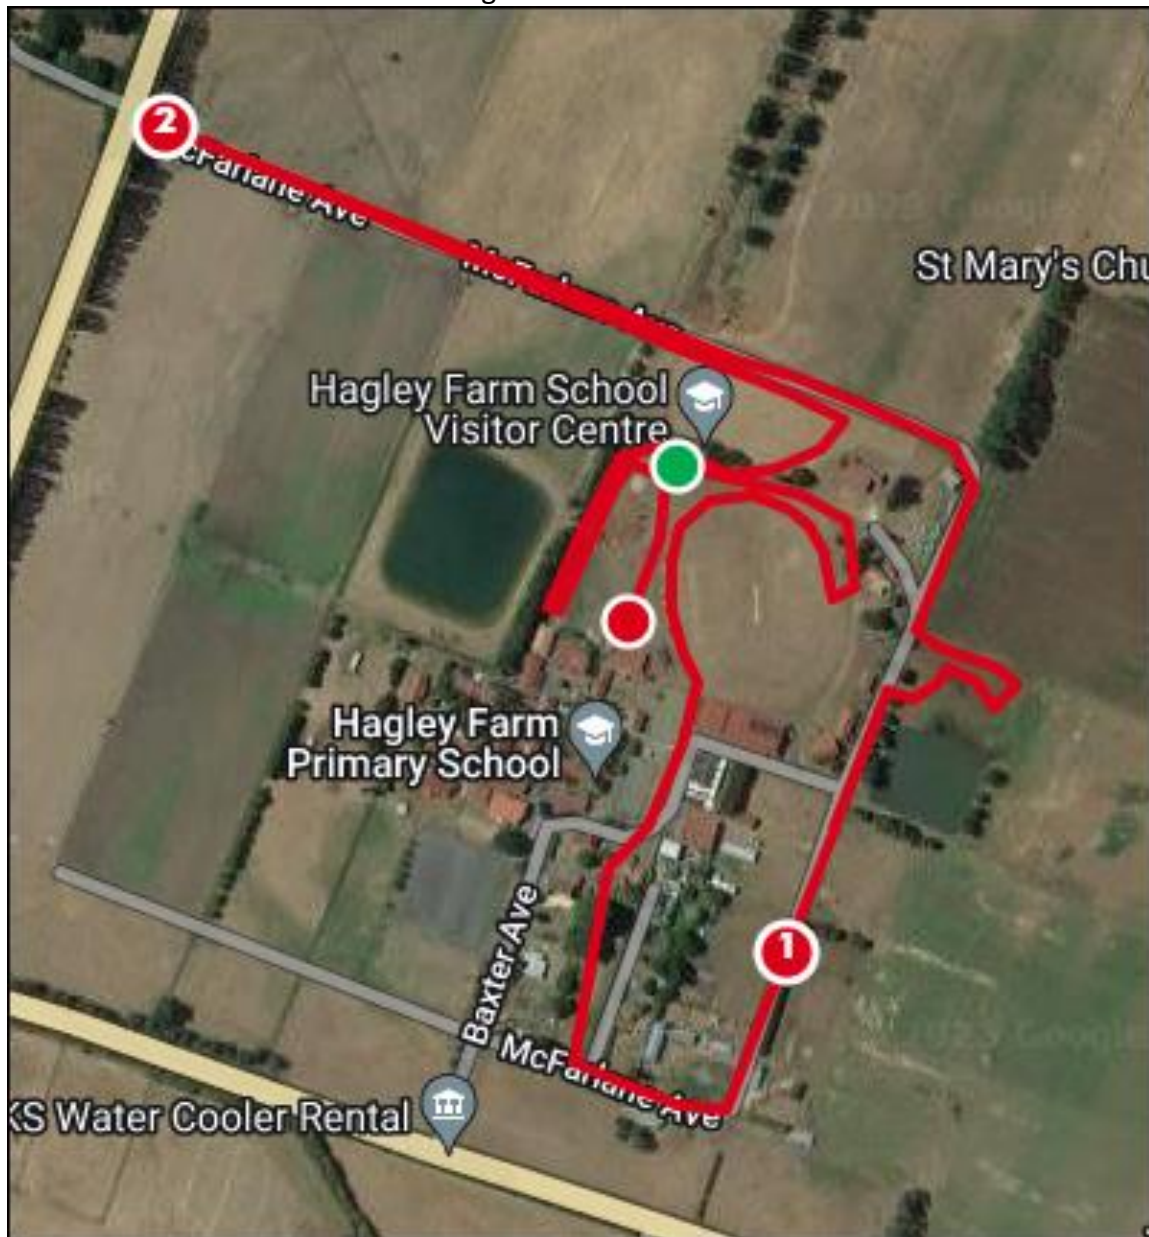

Hagley Farm School

Address: 2508 Meander Valley Rd, Hagley. Allow 25 mins from Launceston

Meet: School Oval at the back of the school.

Start: 1:00pm

Distances:

- Division 1 – 6km
- Division 2 – 3km
- Division 3 – 1.5km

Course Description: Mostly flat course starting with a lap around the oval then along farm trails and paddocks. Twice for long course.

How to get there: Via the Bass Highway: Follow the Highway – take the C507 (on the left) then turn right into Hagley station lane (and go over the bass highway) follow to the roundabout then turn left. Hagley farm school is on your right

Event 1.5km:

Around the school and farm including McFarlane Avenue – the exact course to be advised

Event 3km

Around the school and farm including McFarlane Avenue – the exact course to be advised

Event: 5km

Around the school and farm including McFarlane Avenue, sometimes around the footpath and along the road as shown – the exact course to be advised on the day.