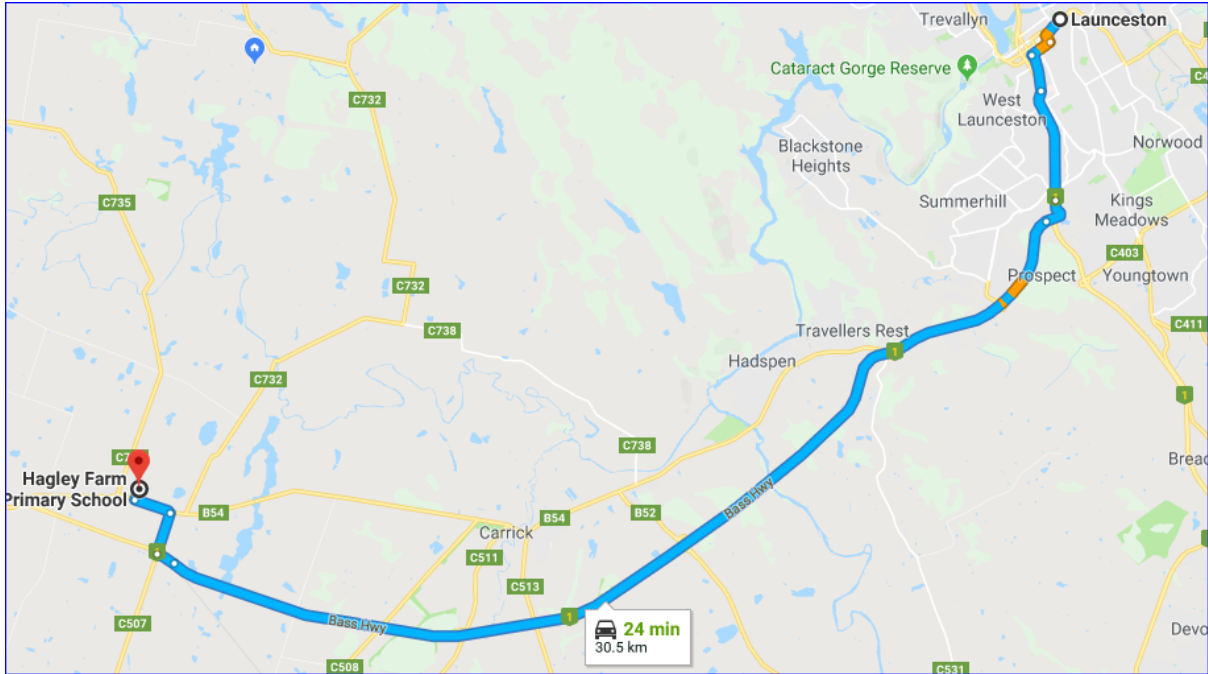

Hagley Farm School

Address: 2508 Meander Valley Rd, Hagley. Allow 25 mins from Launceston

Meet: School Oval at the back of the school.

Start: 1:00pm

Distances:

- Division 1 – 6km
- Division 2 – 3km
- Division 3 – 1.5km

Course Description: Mostly flat course starting with a lap around the oval then along farm trails and paddocks. Twice for long course.

How to get there: Via the Bass Highway: Follow the Highway – take the C507 (on the left) then turn right into Hagley station lane (and go over the bass highway) follow to the roundabout then turn left. Hagley farm school is on your right

Event 1.5km:

Around the school and farm including McFarlane Avenue – the exact course to be advised

Event 3km

Around the school and farm including McFarlane Avenue – the exact course to be advised

Event: 5km

Around the school and farm including McFarlane Avenue, sometimes around the footpath and along the road as shown – the exact course to be advised on the day.