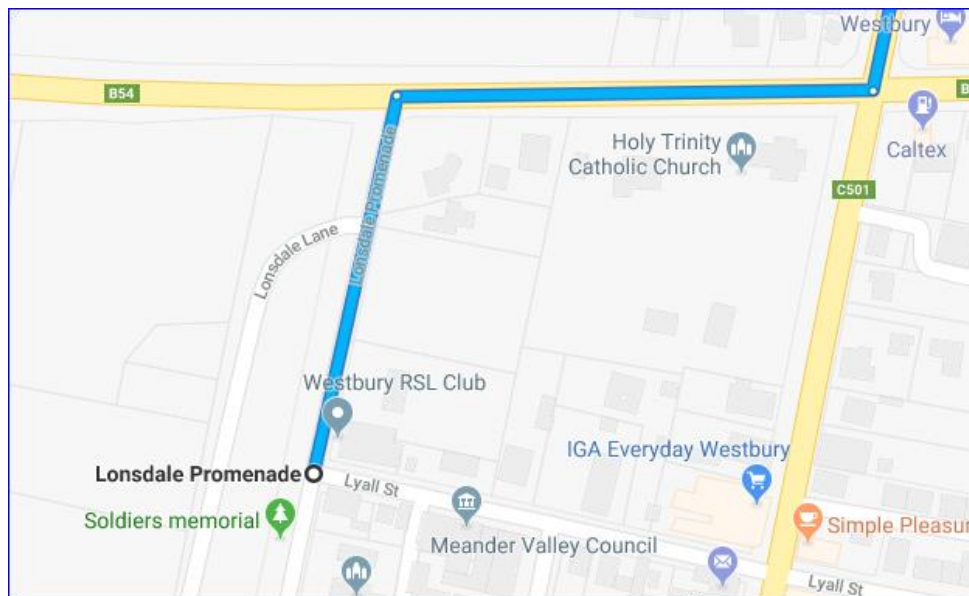

Deloraine

Address: Westbury Village Green, Lonsdale Promenade, Westbury TAS 7303– Allow 30 mins from Launceston CBD

Meet: Village Green near the RSL club

Start: 1:00pm

Divisions 1 and 3 will start at 1pm. Division 2 will start at the conclusion of Division 3 or earlier if volunteer timekeepers are available.

Distances:

Division 1 – 6km

Division 2 – 3km

Division 3 – 1.5km

Type of Race: Handicap events today for all races

Toilets: at the Westbury Town Hall next to the council chambers. (or at the RSL)

Course Description: Course is around the village green and along the footpath into and around the common and return (2x for the long course). Weather permitting, as the common does occasionally flood. It may be necessary to divert along Mary Street if this happens. Flat easy trail and grass with a small section of footpath.

This is a Personal Best Event.

Map to Venue:

At Westbury turn left into William Street (opposite the Pub) and then right into Lyall Street, it is at the end of the street (or turn off directly from Meander Valley Highway into Lonsdale Promenade)