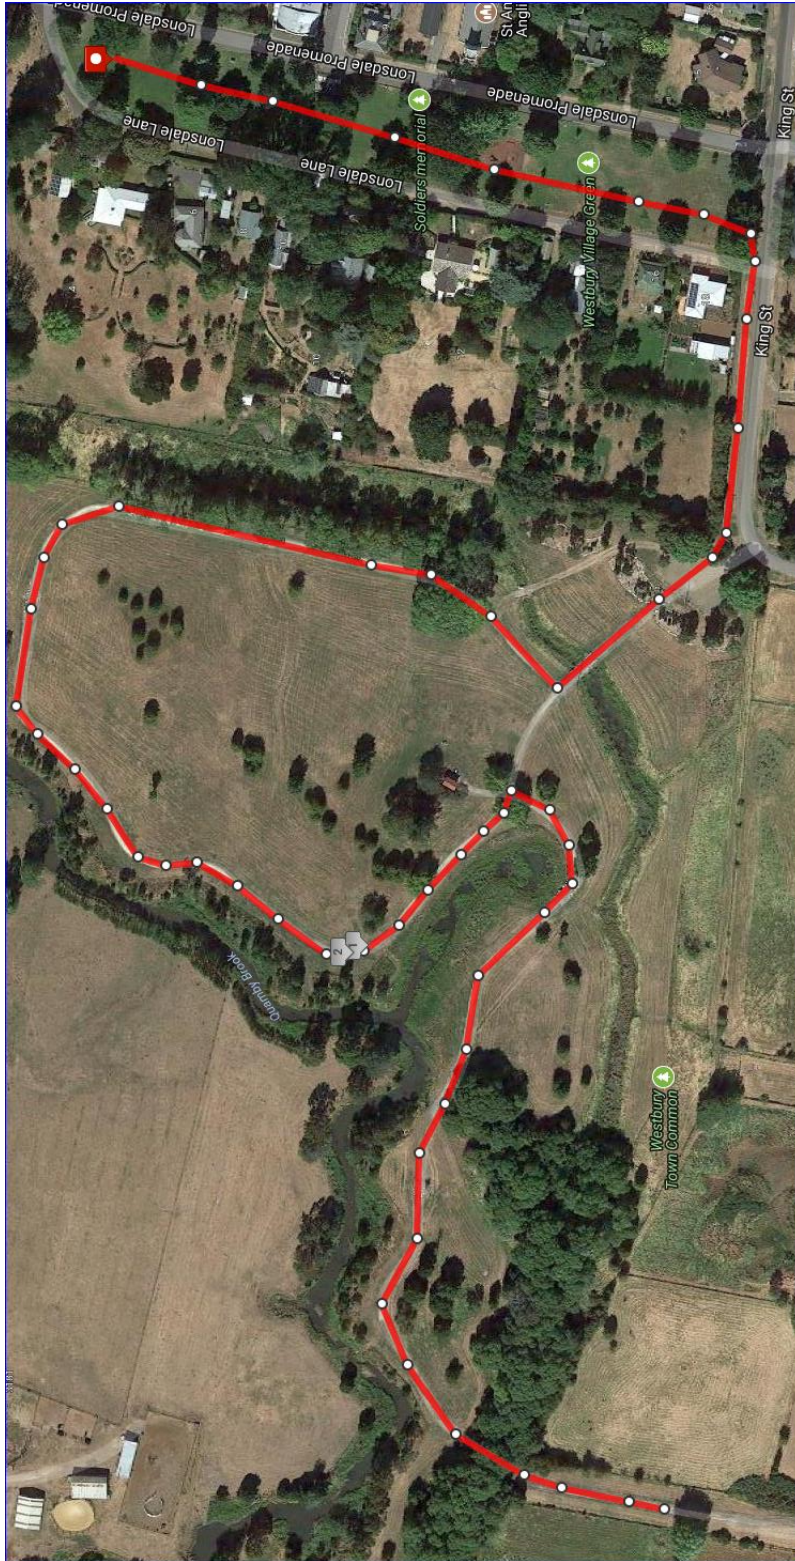

Deloraine

Address: Westbury Village Green, Lonsdale Promenade, Westbury TAS 7303– Allow 30 mins from Launceston CBD

Meet: Village Green near the RSL club

Start: 1:00pm

Divisions 1 and 3 will start at 1pm. Division 2 will start at the conclusion of Division 3 or earlier if volunteer timekeepers are available.

Distances:

Division 1 – 6km

Division 2 – 3km

Division 3 – 1.5km

Type of Race: Handicap events today for all races

Toilets: at the Westbury Town Hall next to the council chambers. (or at the RSL)

Course Description: Course is around the village green and along the footpath into and around the common and return (2x for the long course). Weather permitting, as the common does occasionally flood. It may be necessary to divert along Mary Street if this happens. Flat easy trail and grass with a small section of footpath.

This is a Personal Best Event.

Map to Venue:

At Westbury turn left into William Street (opposite the Pub) and then right into Lyall Street, it is at the end of the street (or turn off directly from Meander Valley Highway into Lonsdale Promenade)

Event: 6 & 3km

2 laps or 1

Event 1.5km: