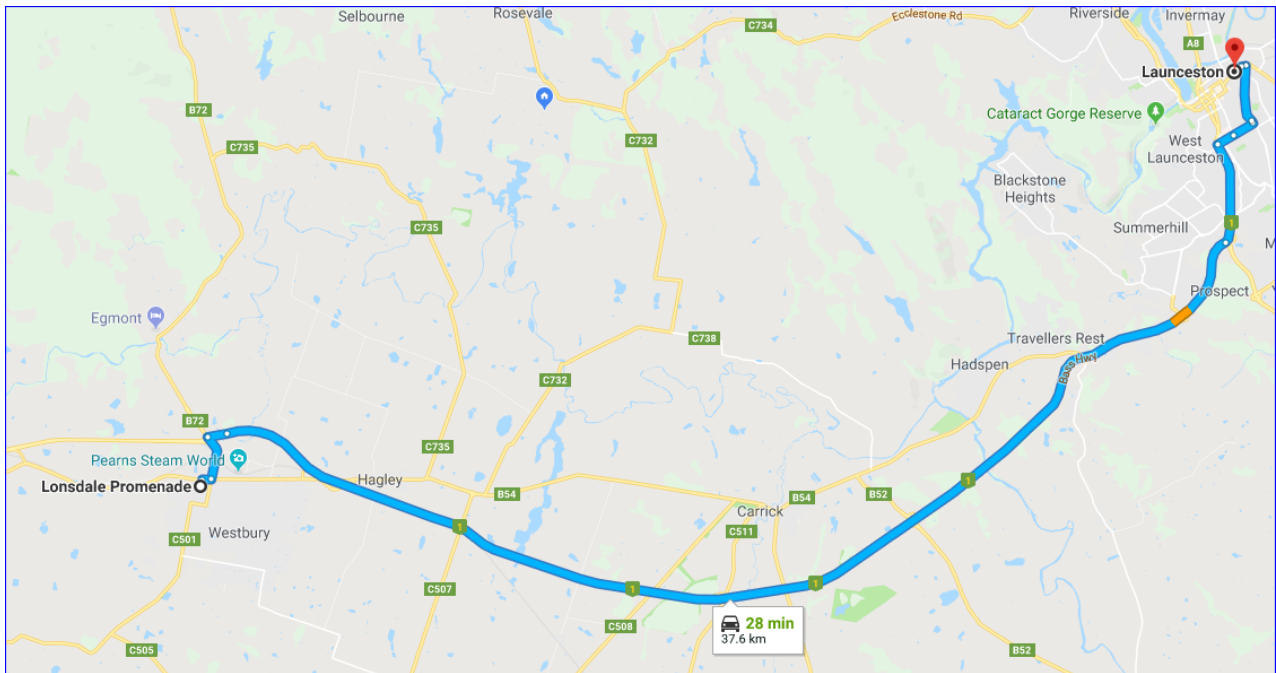

Deloraine

Address: Westbury Village Green, Lonsdale Promenade, Westbury TAS 7303– Allow 30 mins from Launceston CBD

Meet: Village Green near the RSL club

Start: 1:00pm

Divisions 1 and 3 will start at 1pm. Division 2 will start at the conclusion of Division 3 or earlier if volunteer timekeepers are available.

Distances:

Division 1 – 6km

Division 2 – 3km

Division 3 – 1.5km

Type of Race: Handicap events today for all races

Toilets: at the Westbury Town Hall next to the council chambers. (or at the RSL)

Course Description: Course is around the village green and along the footpath into and around the common and return (2x for the long course). Weather permitting, as the common does occasionally flood. It may be necessary to divert along Mary Street if this happens. Flat easy trail and grass with a small section of footpath.

This is a Personal Best Event.

Map to Venue:

At Westbury turn left into William Street (opposite the Pub) and then right into Lyall Street, it is at the end of the street (or turn off directly from Meander Valley Highway into Lonsdale Promenade)